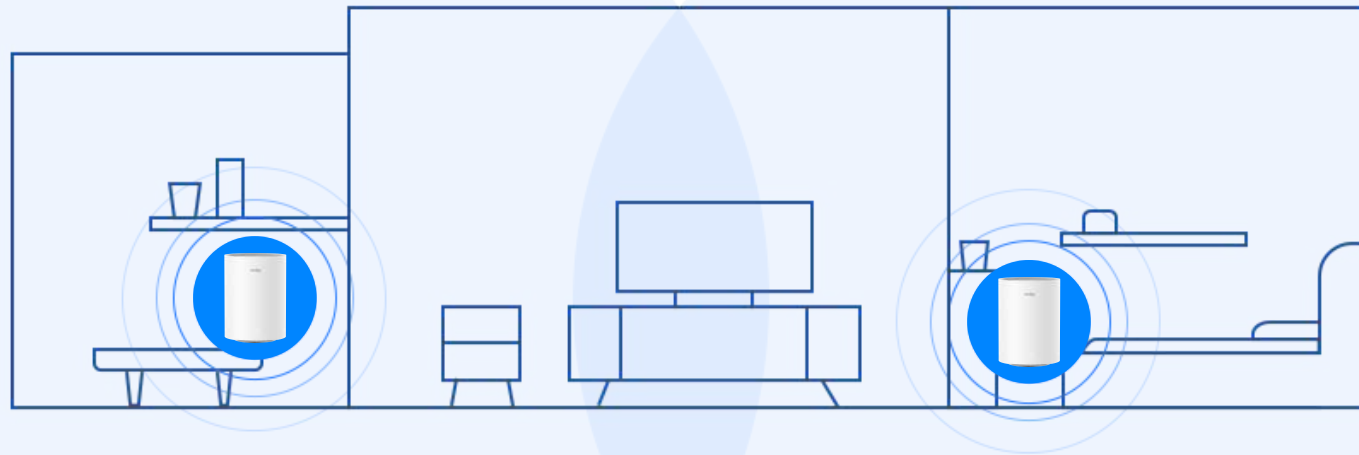

Model: M1200 (3-Pack)

AC1200

Whole Home Mesh Wi-Fi System

-  Enhanced Whole Home Coverage
-  Seamless Roaming
-  Up to 1.2Gbps Wi-Fi Speed
-  VPN Server and VPN Client Support

[Datasheet](#)

AC1200 Whole Home Mesh Covers Up to 4,000 sq.ft

With stronger and more efficient signals enhanced by Cudy Whole Home Mesh technology, M1200 boosts broader whole home Wi-Fi coverage with great performance. Wireless connections and optional Ethernet backhaul work together to link mesh units, providing even faster network speeds and truly seamless coverage. Want more coverage? Simply add another one.